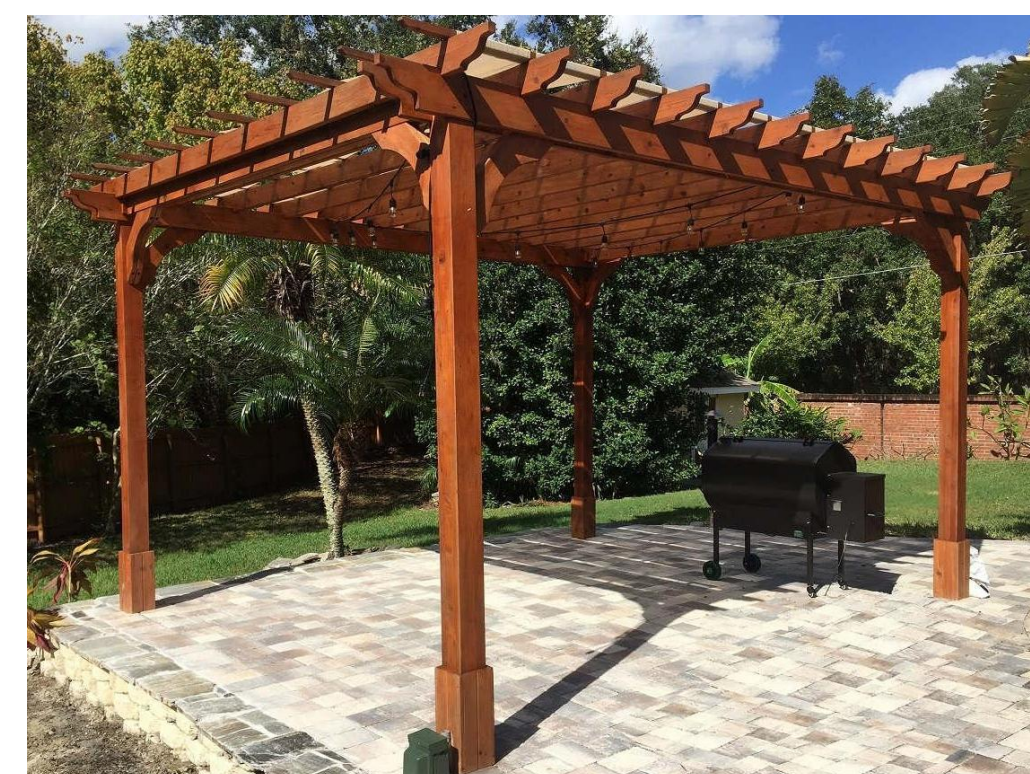

LOCATION MAP

SAMPLE IDEAS

ROLLING PLANTERS

ROLLING GREEN TRELLIS SCREEN WALL

MULY-USE TRELLIS

INTERPRETIVE SIGNAGE

GROUNDSCAPE

SCALE: 1/8" = 1'-0"

# LA MESA HISTORICAL RENOVATION PLANS

8369 University Ave.  
La Mesa, CA 91941

Project Status 06/23/2019