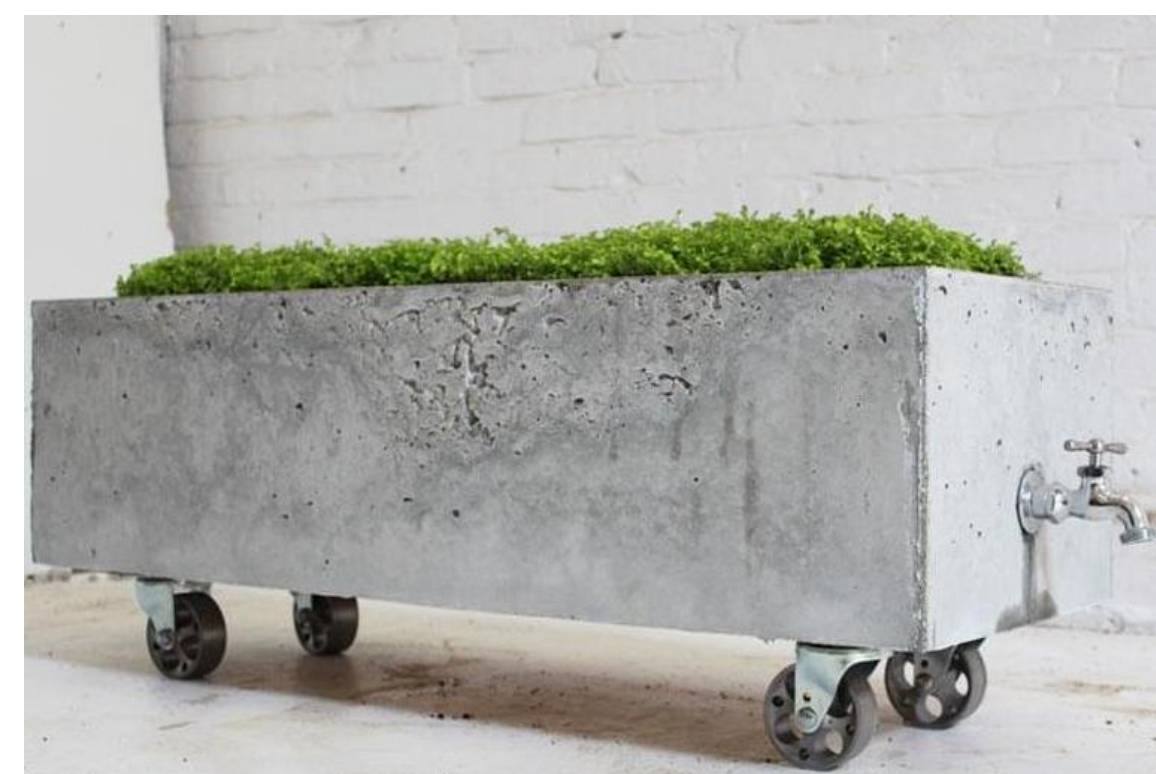

LOCATION MAP

SAMPLE IDEAS

ROLLING PLANTERS

ROLLING GREEN TRELLIS SCREEN WALL

MULY-USE TRELLIS

INTERPRETIVE SIGNAGE

GROUNDSCAPE

SCALE: 1/8" = 1'-0"

# LA MESA HISTORICAL RENOVATION PLANS

8369 University Ave.  
La Mesa, CA 91941

Project Status 06/23/2019